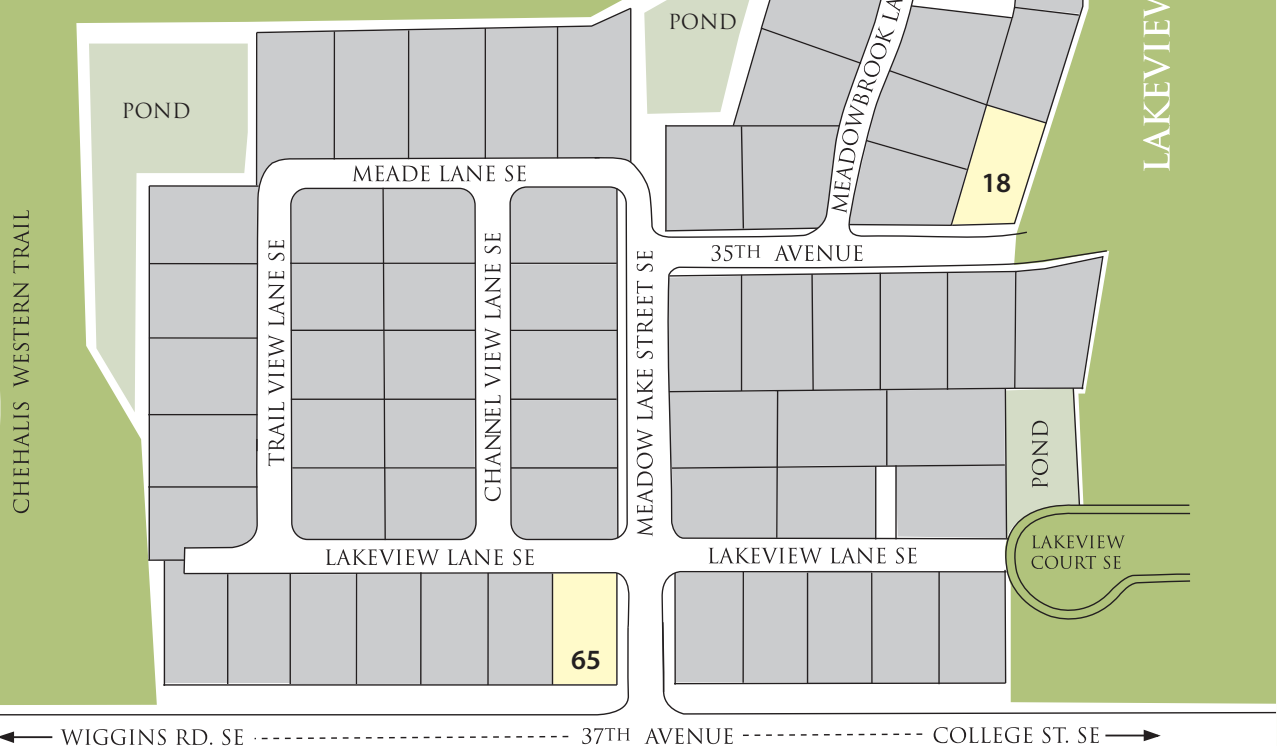

DETRAY'S
LAKEVIEW MEADOWS

A 55 & OVER
RESIDENTIAL COMMUNITY

 **25 new lots in a rural environment with urban convenience.**

 **Adjacent to 21 miles of Chehalis Western Trail.**

 **3 miles to medical facilities, restaurants, and shopping.**

CALL TO SCHEDULE A TOUR
360-459-1500
OR **800-982-1115**

← WIGGINS RD. SE 37TH AVENUE COLLEGE ST. SE →

M = MODEL HOME **□** = AVAILABLE **R** = RESERVED **■** = OCCUPIED

4300 37th Ave SE • Lacey, WA 98503